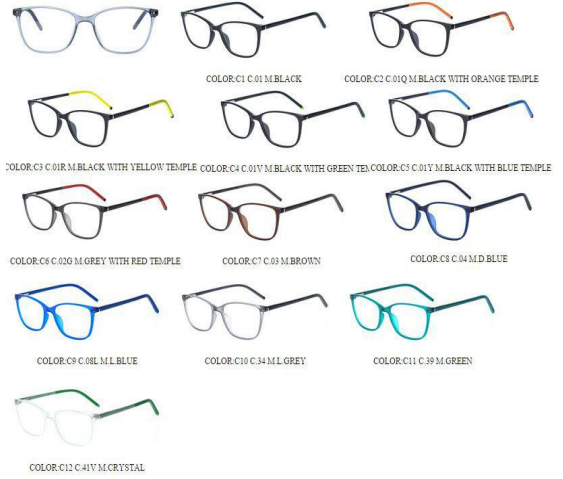

MB09-12 48-15/135

- C1 C.01 M.BLACK
- C2 C.01Q M.BLACK WITH ORANGE TEMPLE
- C3 C.01R M.BLACK WITH YELLOW TEMPLE
- C4 C.01V M.BLACK WITH GREEN TEMPLE
- C5 C.01Y M.BLACK WITH BLUE TEMPLE
- C6 C.02G M.GREY WITH RED TEMPLE
- C7 C.03 M.BROWN
- C8 C.04 M.D.BLUE
- C9 C.08L M.L.BLUE
- C10 C.34 M.L.GREY
- C11 C.39 M.GREEN
- C12 C.41V M.CRYSTAL

300PCS
370PCS
370PCS
360PCS
290PCS
320PCS
335PCS
320PCS
380PCS
400PCS
295PCS
315PCS

US$3.80

MB09-12