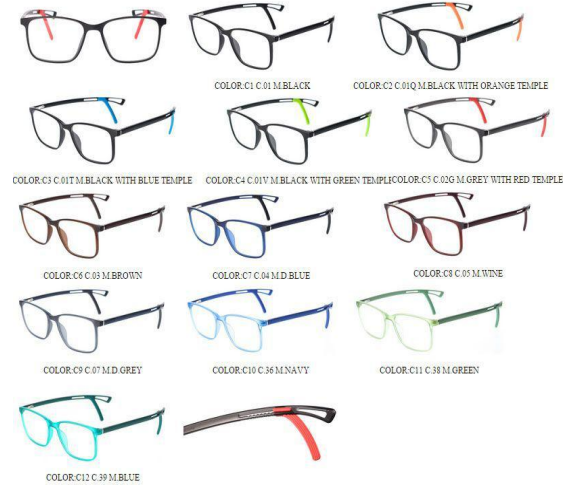

MC01-18	48-16/135	C1	C.01 M.BLACK	350PCS
		C2	C.01Q M.BLACK WITH ORANGE TEMPLE	348PCS
		C3	C.01T M.BLACK WITH BLUE TEMPLE	326PCS
		C4	C.01V M.BLACK WITH GREEN TEMPLE	328PCS
		C5	C.02G M.GREY WITH RED TEMPLE	330PCS
		C6	C.03 M.BROWN	368PCS
		C7	C.04 M.D.BLUE	316PCS
		C8	C.05 M.WINE	360PCS
		C9	C.07 M.D.GREY	362PCS
		C10	C.36 M.NAVY	328PCS
		C11	C.38 M.GREEN	380PCS
		C12	C.39 M.BLUE	356PCS

US$3.80