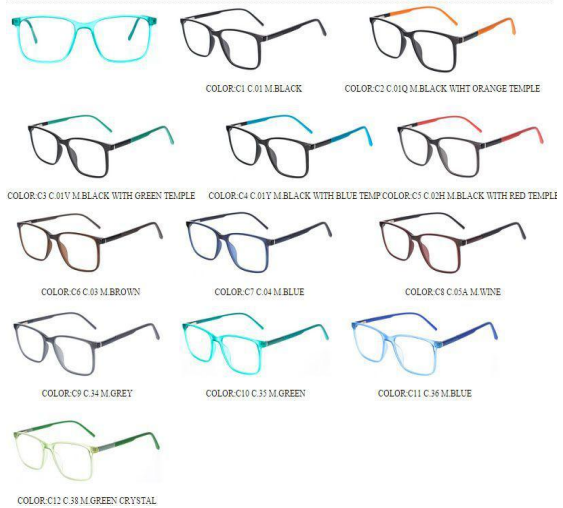

MB07-18 48-16/135

- C1 C.01 M.BLACK
- C2 C.01Q M.BLACK WITH ORANGE TEMPLE
- C3 C.01V M.BLACK WITH GREEN TEMPLE
- C4 C.01Y M.BLACK WITH BLUE TEMPLE
- C5 C.02H M.BLACK WITH RED TEMPLE
- C6 C.03 M.BROWN
- C7 C.04 M.BLUE
- C8 C.05A M.WINE
- C9 C.34 M.GREY
- C10 C.35 M.GREEN
- C11 C.36 M.BLUE
- C12 C.38 M.GREEN

272PCS
382PCS
385PCS
370PCS
340PCS
335PCS
215PCS
365PCS
325PCS
380PCS
292PCS
380PCS

US$3.80

MB07-18