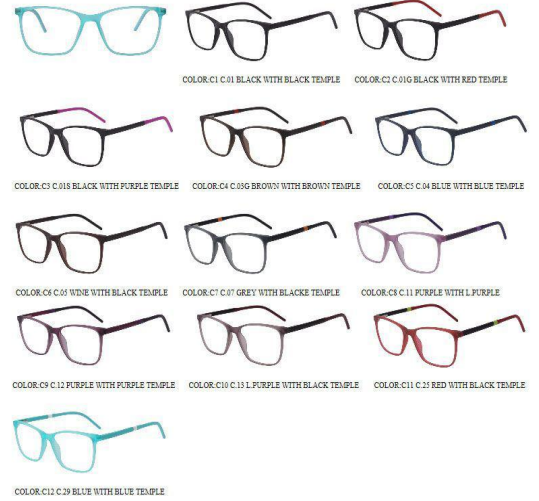

MX03-11	51-16/140	C1	C.01 BLACK WITH BLACK TEMPLE	251PCS
		C2	C.01G BLACK WITH RED TEMPLE	310PCS
		C3	C.01S BLACK WITH PURPLE TEMPLE	328PCS
		C4	C.03G BROWN WITH BROWN TEMPLE	320PCS
		C5	C.04 BLUE WITH BLUE TEMPLE	290PCS
		C6	C.05 WINE WITH BLACK TEMPLE	319PCS
		C7	C.07 GREY WITH BLACK TEMPLE	301PCS
		C8	C.11 PURPLE WITH L.PURPLE	330PCS
		C9	C.12 PURPLE WITH PURPLE TEMPLE	290PCS
		C10	C.13 L.PURPLE WITH BLACK TEMPLE	334PCS
		C11	C.25 RED WITH BLACK TEMPLE	319PCS
		C12	C.29 BLUE WITH BLUE TEMPLE	380PCS

US$3.80

MX03-11