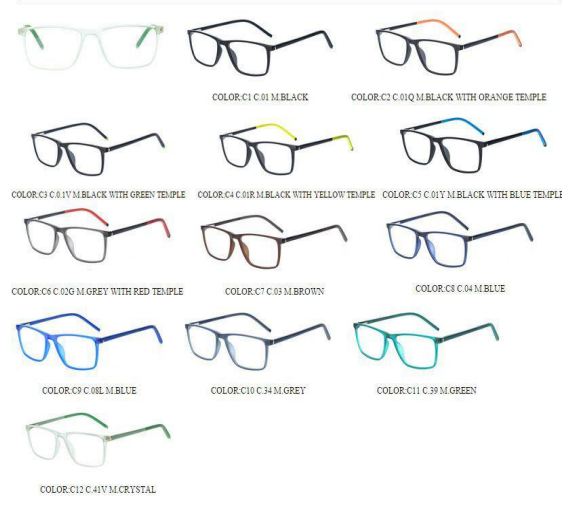

MB08-09	45-17/135	C1	C.01 M.BLACK	301PCS
		C2	C.01G M.BLACK	337PCS
		C3	C.01V M.BLACK WITH GREEN TEMPLE	380PCS
		C4	C.03 M.BROWN	331PCS
		C5	C.04 M.BLUE	305PCS
		C6	C.05A M.WINE	307PCS
		C7	C.12 PURPLE	328PCS
		C8	C.13 GREEN CRYSTAL	377PCS
		C9	C.17A M.RED	366PCS
		C10	C.34 M.GREY WITH RED TEMPLE	335PCS
		C11	C.28 M.PINK	340PCS
		C12	C.39 M.GREEN	370PCS

US$3.80

MB08-09

TR90	
J	45
X	39
G	17
O	135

MB09-13	48-15/135	C1	C.01 M.BLACK	330PCS
		C2	C.01Q M.BLACK WITH ORANGE TEMPLE	370PCS
		C3	C.01V M.BLACK WITH GREEN TEMPLE	360PCS
		C4	C.01R M.BLACK WITH YELLOW TEMPLE	385PCS
		C5	C.01Y M.BLACK WITH BLUE TEMPLE	230PCS
		C6	C.02G M.GERY WITH RED TEMPLE	270PCS
		C7	C.03 M.BROWN	360PCS
		C8	C.04 M.BLUE	260PCS
		C9	C.08L M.BLUE	380PCS
		C10	C.34 M.GREY	310PCS
		C11	C.39 M.GREEN	350PCS
		C12	C.41V M.CRYSTAL	380PCS

US$3.80

MB09-13

TR90	
J	48
X	34
G	15
O	135