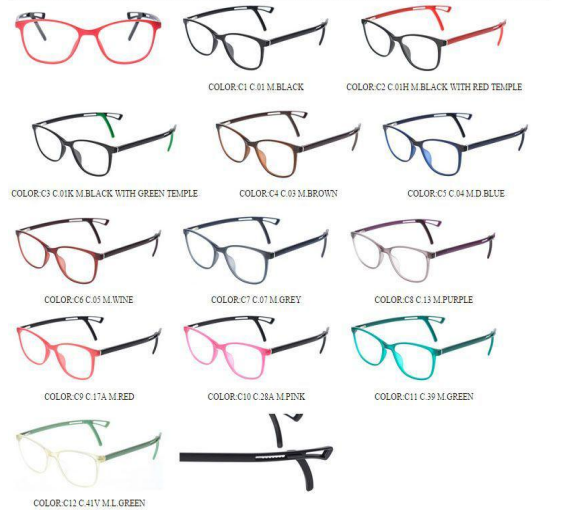

MC01-17 48-17/135

- C1 C.01 M.BLACK
- C2 C.01H M.BLACK WITH RED TEMPLE
- C3 C.01K M.BLACK WITH GREEN TEMPLE
- C4 C.03 M.BROWN
- C5 C.04 M.D.BLUE
- C6 C.05 M.WINE
- C7 C.07 M.GREY
- C8 C.13 M.PURPLE
- C9 C.17A M.RED
- C10 C.28A M.PINK
- C11 C.39 M.GREEN
- C12 C.41V M.L.GREEN

349PCS
313PCS
334PCS
290PCS
350PCS
330PCS
338PCS
325PCS
254PCS
321PCS
372PCS
380PCS

US$3.80