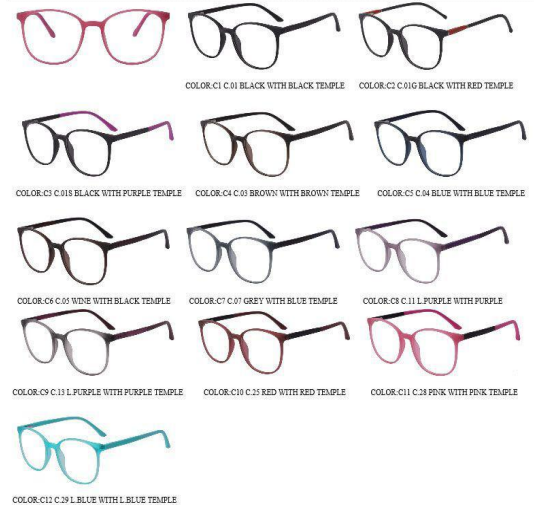

MX05-12	49-18/140	C1	C.01 BLACK WITH BLACK TEMPLE	271PCS
		C2	C.01G BLACK WITH RED TEMPLE	363PCS
		C3	C.01S BLACK WITH PURPLE TEMPLE	380PCS
		C4	C.03 BROWN WITH BROWN TEMPLE	374PCS
		C5	C.04 BLUE WITH BLUE TEMPLE	276PCS
		C6	C.05 WINE WITH BLACK TEMPLE	330PCS
		C7	C.07 GREY WITH BLUE TEMPLE	300PCS
		C8	C.11 L.PURPLE WITH PURPLE	349PCS
		C9	C.13 L.PURPLE WITH PURPLE TEMPLE	276PCS
		C10	C.25 RED WITH RED TEMPLE	310PCS
		C11	C.28 PINK WITH PINK TEMPLE	380PCS
		C12	C.29 L.BLUE WITH L.BLUE TEMPLE	380PCS

MX05-12

US$3.80