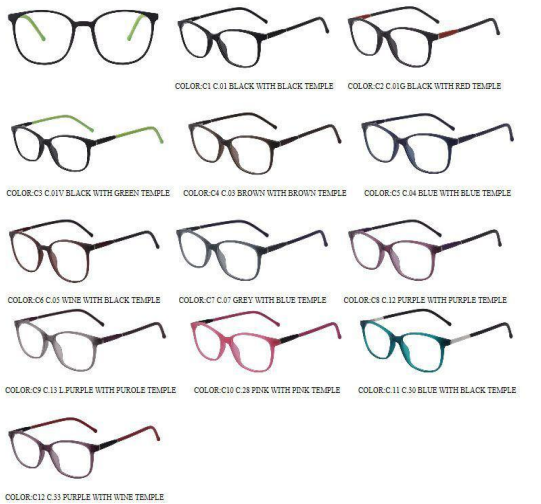

MX02-09 48-15/140

C1	C.01 BLACK WITH BLACK TEMPLE	285PCS
C2	C.01G BLACK WITH RED TEMPLE	355PCS
C3	C.01V BLACK WITH GREEN TEMPLE	373PCS
C4	C.03 BROWN WITH BROWN TEMPLE	305PCS
C5	C.04 BLUE WITH BLUE TEMPLE	351PCS
C6	C.05 WINE WITH BLACK TEMPLE	345PCS
C7	C.07 GREY WITH BLUE TEMPLE	355PCS
C8	C.12 PURPLE WITH PURPLE	325PCS
C9	C.13 L.PURPLE WITH PUROLE TEMPLE	385PCS
C10	C.28 PINK WITH PINK TEMPLE	331PCS
C11	C.30 BLUE WITH BLACK TEMPLE	313PCS
C12	C.33 PURPLE WITH WINE TEMPLE	345PCS

US$3.80