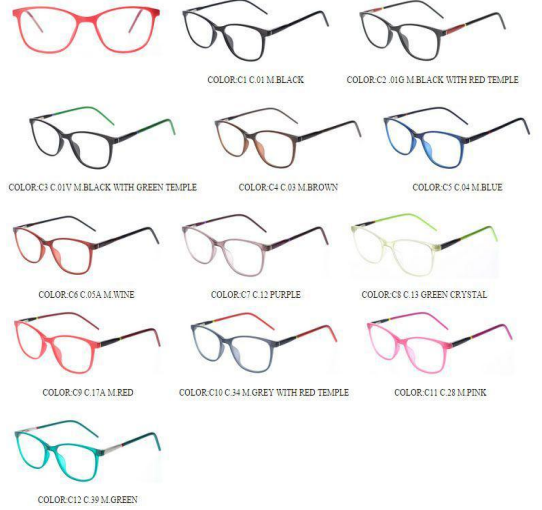

MB08-17 48-17/135

- C1 C.01 M.BLACK
- C2 C.01G M.BLACK WITH RED TEMPLE
- C3 C.01V M.BLACK WITH GREEN TEMPLE
- C4 C.03 M.BROWN
- C5 C.04 M.BLUE
- C6 C.05A M.WINE
- C7 C.12 PURPLE
- C8 C.13 GREEN CRYSTAL
- C9 C.17A M.RED
- C10 C.34 M.GREY WITH RED TEMPLE
- C11 C.28 M.PINK
- C12 C.39 M.GREEN

- 316PCS
- 365PCS
- 390PCS
- 343PCS
- 315PCS
- 298PCS
- 355PCS
- 365PCS
- 400PCS
- 390PCS
- 370PCS
- 365PCS

US$3.80

MB08-17

TR90	
JXEO	48
	35
	17
	135

MX01-05 51-15/140

- C1 C.01 BLACK WITH BLACK TEMPLE
- C2 C.01G BLACK WITH RED TEMPLE
- C3 C.02H GREY WITH WINE TEMPLE
- C4 C.03 BROWN WITH BROWN TEMPLE
- C5 C.04 BLUE WIHT BLUE TEMPLE
- C6 C.01S BLACK WITH PURPLE TEMPLE
- C7 C.05 WINE WITH BLACK TEMPLE
- C8 C.12 PURPLE WITH PURPLE TEMPLE
- C9 C.13 PURPLE WIHT PURPLE TEMPLE
- C10 C.17A RED WITH BLACK TEMPLE
- C11 C.25 WINE WITE BLACK TEMPLE
- C12 C.30 GREEN WIHT BLACK TEMPLE

- 177PCS
- 249PCS
- 345PCS
- 179PCS
- 154PCS
- 377PCS
- 244PCS
- 178PCS
- 385PCS
- 275PCS
- 277PCS
- 317PCS

US$3.80

MX01-05

TR90	
JXEO	51
	36
	15
	140