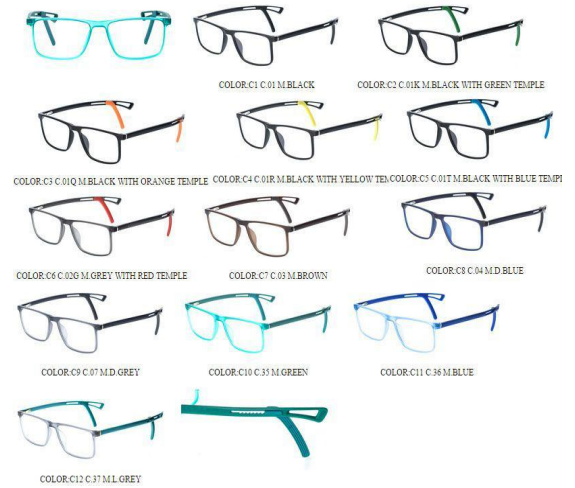

MC01-16 50-16/135

- C1 C.01 M.BLACK
- C2 C.01K M.BLACK WITH GREEN TEMPLE
- C3 C.01Q M.BLACK WITH ORANGE TEMPLE
- C4 C.01R M.BLACK WITH YELLOW TEMPLE
- C5 C.01T M.BLACK WITH BLUE TEMPLE
- C6 C.02G M.GREY WITH RED TEMPLE
- C7 C.03 M.BROWN
- C8 C.04 M.D.BLUE
- C9 C.07 M.D.GREY
- C10 C.35 M.GREEN
- C11 C.36 M.BLUE
- C12 C.37 M.L.GREY

- 316PCS
- 370PCS
- 380PCS
- 382PCS
- 390PCS
- 370PCS
- 388PCS
- 350PCS
- 368PCS
- 380PCS
- 380PCS
- 350PCS

US$3.80