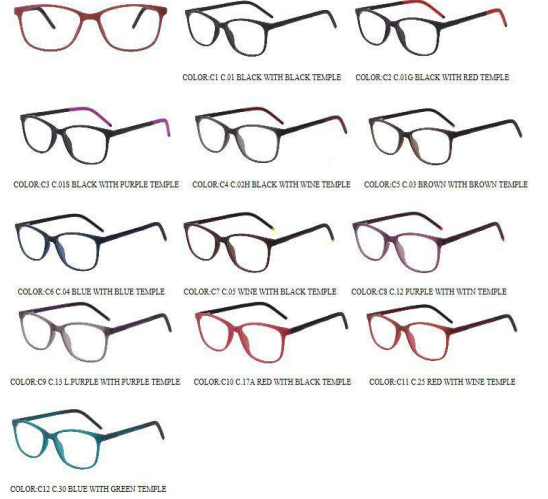

MX01-06 49-16/140

- C1 C.01 BLACK WITH BLACK TEMPLE
- C2 C.01G BLACK WITH RED TEMPLE
- C3 C.01S BLACK WITH PURPLE TEMPLE
- C4 C.02H BLACK WITH WINE TEMPLE
- C5 C.03 BROWN WITH BROWN TEMPLE
- C6 C.04 BLUE WITH BLUE TEMPLE
- C7 C.05 WINE WITH BLACK TEMPLE
- C8 C.12 PURPLE WITH WITN TEMPLE
- C9 C.13 L.PURPLE WITH PURPLE TEMPLE
- C10 C.17A RED WITH BLACK TEMPLE
- C11 C.25 RED WITH WINE TEMPLE
- C12 C.30 BLUE WITH GREEN TEMPLE

234PCS
363PCS
373PCS
365PCS
300PCS
220PCS
160PCS
163PCS
322PCS
365PCS
260PCS
335PCS

US$3.80

MX01-06

TR90	
J	49
x	34
e	16
	140

MX03-02 50-15/140

- C1 C.01 BLACK WITH BLACK TEMPLE
- C2 C.01G BLACK WITH RED TEMPLE
- C3 C.01S BLACK WITH PURPLE TEMPLE
- C4 C.03G BROWN WITH BROWN TEMPLE
- C5 C.04 BLUE WITH BLUE TEMPLE
- C6 C.05 WINT WITH BLACK TEMPLE
- C7 C.07 GREY WITH BLACK TE
- C8 C.11 PURPLE WITH PURPLE TEMPLE
- C9 C.12 PURPLE WITH D.PURPLE
- C10 C.13 GREY WITH WINE TEMPLE
- C11 C.29 BLUE WITH L.BLUE TEMPLE
- C12 C.25 RED WITH RED TEMPLE

300PCS
362PCS
380PCS
320PCS
310PCS
343PCS
385PCS
287PCS
325PCS
345PCS
362PCS
325PCS

US$3.80

MX03-02

TR90	
J	50
x	35
e	15
	140